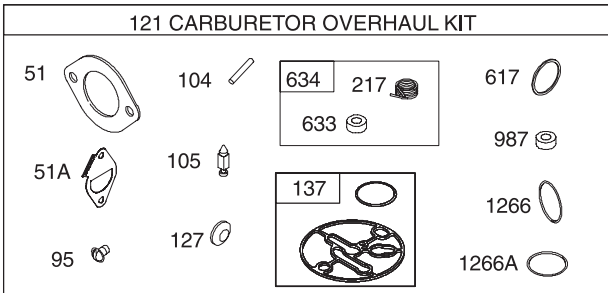

Briggs & Stratton Engine Model 215807

Briggs & Stratton Engine Model 215807

48 SHORT BLOCK

1058 OPERATOR'S MANUAL

1329 REPLACEMENT ENGINE

1330 REPAIR MANUAL

Briggs & Stratton Engine Model 215807

Briggs & Stratton Engine Model 215807